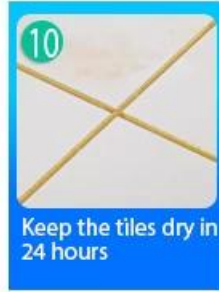

01 Clean the tiles and keep it dry

02 Polish with tile wax except the glazed tile

03 Open & Watch, both sides can extruded meanwhile

04 Screw on the nozzle, put on the grout gun

05 Inclined cut the top of the nozzle in 45°

06 Squeeze out 60-80cm long grout in the forepart

07 Evenly squeeze out the tile agent along the gap

08 Press the grout with professional glue-press tools

09 Don't touch in 4-5 hours and remove excess grout then.

10 Keep the tiles dry in 24 hours

Professional Joint-Pressing Tool

Company Advantage