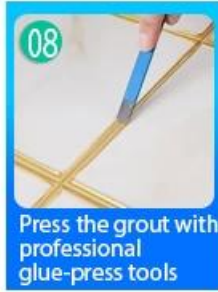

03 Open & Watch, both sides can extruded meanwhile

04 Screw on the nozzle, put on the grout gun

05 Inclined cut the top of the nozzle in 45°

06 Squeeze out 60-80cm long grout in the forepart

07 Evenly squeeze out the tile agent along the gap