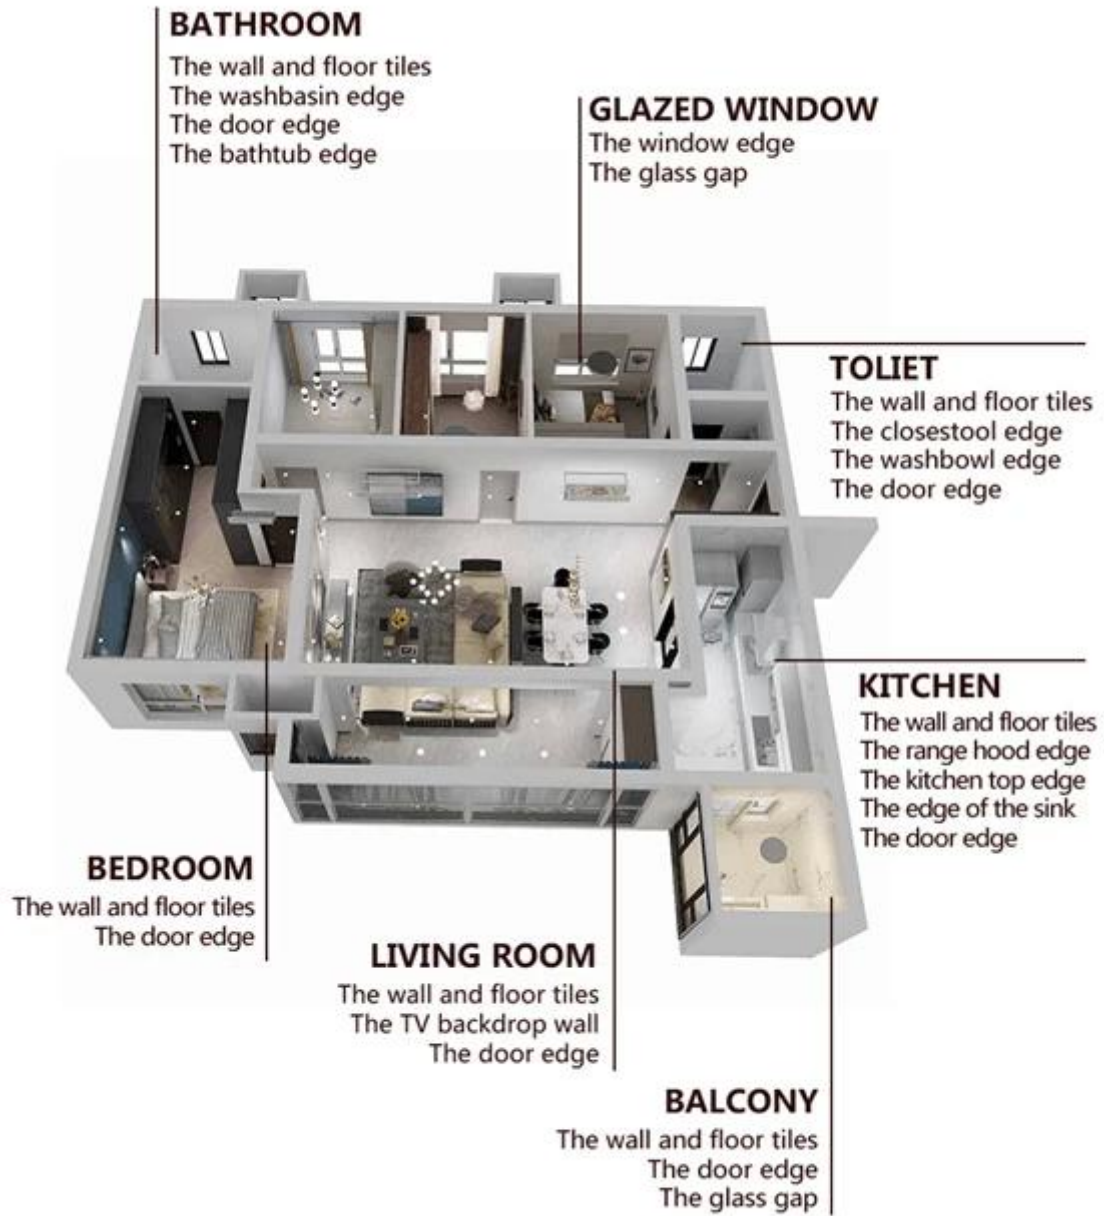

Kelin waterborne tile grout is a new product based on the upgrade of two components tile grout. It is a kind of waterborne epoxy resin products, with better environmental performance, being far beyond the international standard. It can be better used in the joints of ceramic tile, stone, glass, mosaic tile on the wall or floor in bathroom, kitchen, bedroom and so on. It is not only playing the role of bonding and blocking, but also can beautify ceramic tile. It has its own feature: great varieties of color, bright luster, and its surface is bright as porcelain after curing. At the same time, it is mould proof, moisture proof, environmental friendly, non-toxic and net flavor, adding negative oxygen ion to purify air and get rid of formaldehyde. It is a preference product in family decoration. Australia joint research and development products to make the better performance, and through the Chinese Academy of Sciences strategic quality control guidance, to make products' quality stable. We are one of the best tile grout manufacturer, you can choose us at ease.

**Varieties of colors for your choice. Also provide custom colors.**

**Provide Whole Room Gap Solution**

**Brief Construction Process**

01 Clean the tiles and keep it dry

02 Polish with tile wax except the glazed tile