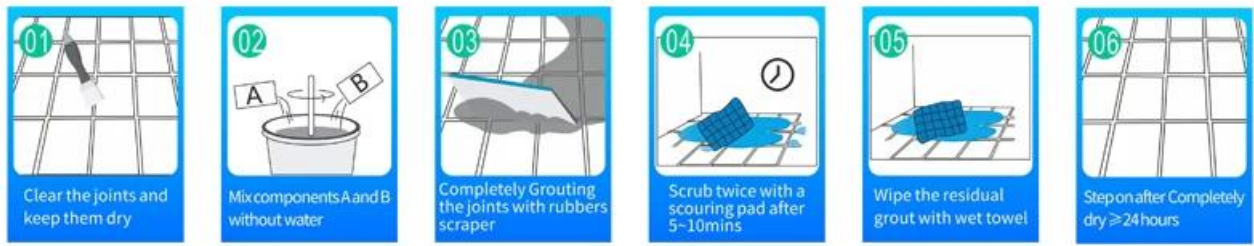

Kelin waterborne epoxy adhesive is a high-end environmental product. Matte texture, provides you a low-key luxury decorative style, and the joint surface looks perfect fit to the ceramic tile. Varieties of colors, let your decoration place sparkling. The subbase course of waterborne epoxy resin makes the product absolutely environmental. Natural sand calcined at high temperature makes the color more natural and beautiful and never fades. The product can be better used in the joints of ceramic tile, stone, glass, mosaic tile on the wall or flour in bathroom, kitchen, bedroom and so on. It is a preference product in family decoration, adding negative oxygen ion to purify air. Australia joint research and development products to make the better performance, and through the Chinese Academy of Sciences strategic quality control guidance, to make products' quality stable. If you need [China ceramic sealant](#) OEM, please choose Kelin.

Varieties of colors for your choice. Also provide custom colors.

The image displays a comprehensive color palette for floor finishes, organized into two main sections: gray and gold. The gray section includes 15 options, ranging from 'Pure white' to 'Black pearl'. The gold section includes 5 options, ranging from 'Pearl gold' to 'Shiny gold'. Two circular insets provide close-up views of the 'Dazzle silver' and 'Dazzle gold' finishes, showing their intricate, sparkling textures. The top right photo shows a modern bathroom with a white bathtub and a floor finished with a light gray material. The bottom right photo shows a living area with a floor finished with a gold material, featuring a grid pattern.

Provide Whole Room Gap Solution

Brief Construction Process

Professional Joint-Pressing Tool

Company Advantage

Factory Overview

Creaming Machine Line

Creaming Machine Line

Batching Production Line