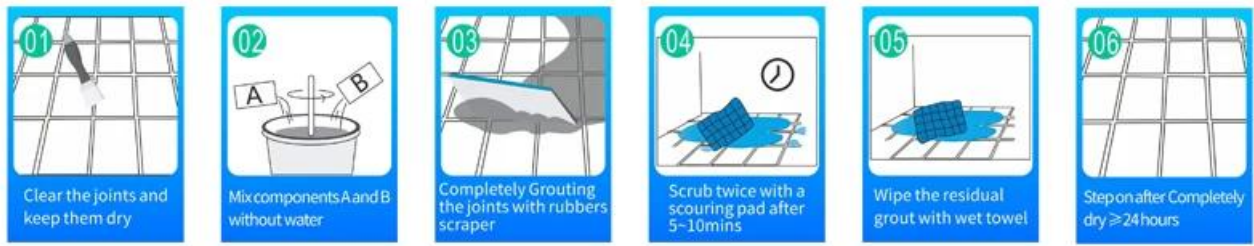

Kelin waterborne epoxy adhesive is a high-end environmental product. And we are a tile grout manufacturer with strong comprehensive strength. Matte texture, provides you a low-key luxury decorative style, and the joint surface looks perfect fit to the ceramic tile. Varieties of colors, let your decoration place sparkling. The subbase course of waterborne epoxy resin makes the product absolutely environmental. Natural sand calcined at high temperature makes the color more natural and beautiful and never fades. The product of [China epoxy tile grout manufacturer](#) can be better used in the joints of ceramic tile, stone, glass, mosaic tile on the wall or floor in bathroom, kitchen, bedroom and so on. It is a preference product in family decoration, adding negative oxygen ion to purify air. Australia joint research and development products to make the better performance, and through the Chinese Academy of Sciences strategic quality control guidance, to make products' quality stable.

Varieties of colors for your choice. Also provide custom colors.

The image displays a comprehensive color palette for floor finishes, organized into two main sections: gray and gold. The gray section includes 15 options, ranging from 'Pure white' to 'Black pearl'. The gold section includes 5 options, ranging from 'Pearl gold' to 'Shiny gold'. Two circular insets provide close-up views of the 'Dazzle silver' and 'Dazzle gold' finishes, showing their intricate, sparkling textures. The top-right photo shows a modern bathroom with a white bathtub and a floor finished with a light gray tile. The bottom-right photo shows a living area with a floor finished with a gold tile, featuring a dining table and a sofa.

Provide Whole Room Gap Solution

Brief Construction Process

Professional Joint-Pressing Tool

Company Advantage

Factory Overview

Creaming Machine Line

Testing Machine

Batching Production Line