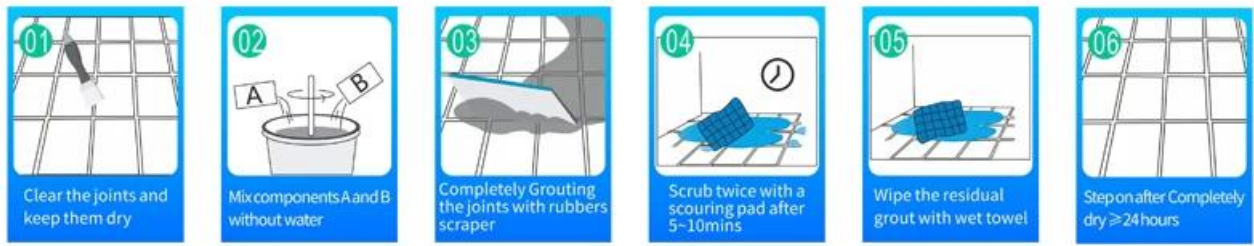

Varieties of colors for your choice. Also provide custom colors.

The image displays a comprehensive color palette for gap finishes, organized into two main sections: silver/gray tones and gold/brown tones. The palette includes 25 distinct finishes, each shown as a horizontal bar with a corresponding label. To the right, two photographs illustrate the application of these finishes in real-world settings. The top photo shows a modern bathroom with a white bathtub and toilet, featuring a silver/gray finish on the wall and floor. A circular inset provides a close-up of a silver/gray finish at a T-junction. The bottom photo shows a living room with a dining table and chairs, featuring a gold finish on the wall and floor. A circular inset provides a close-up of a gold finish at a T-junction.

Silver/Gray Tones:

- Pure white
- Light gray
- Light grey
- Gray silver
- Noble gray
- Luxury gray
- Stupid gray
- Silver gray
- Metal gray
- Dazzle silver
- Shiny gray
- Shiny silver

Gold/Brown Tones:

- Noble gray
- Pearl gold
- Rich gold
- Amber golden
- Dazzle gold
- Shiny gold
- Champaign silver
- Bronze
- Coffee brown
- Black pearl

Provide Whole Room Gap Solution

Brief Construction Process

Professional Joint-Pressing Tool

Company Advantage

Factory Overview

Creaming Machine Line

Testing Machine

Batching Production Line