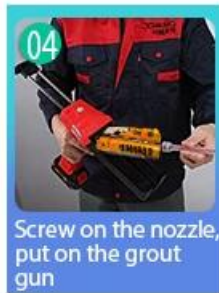

Screw on the nozzle, put on the grout gun