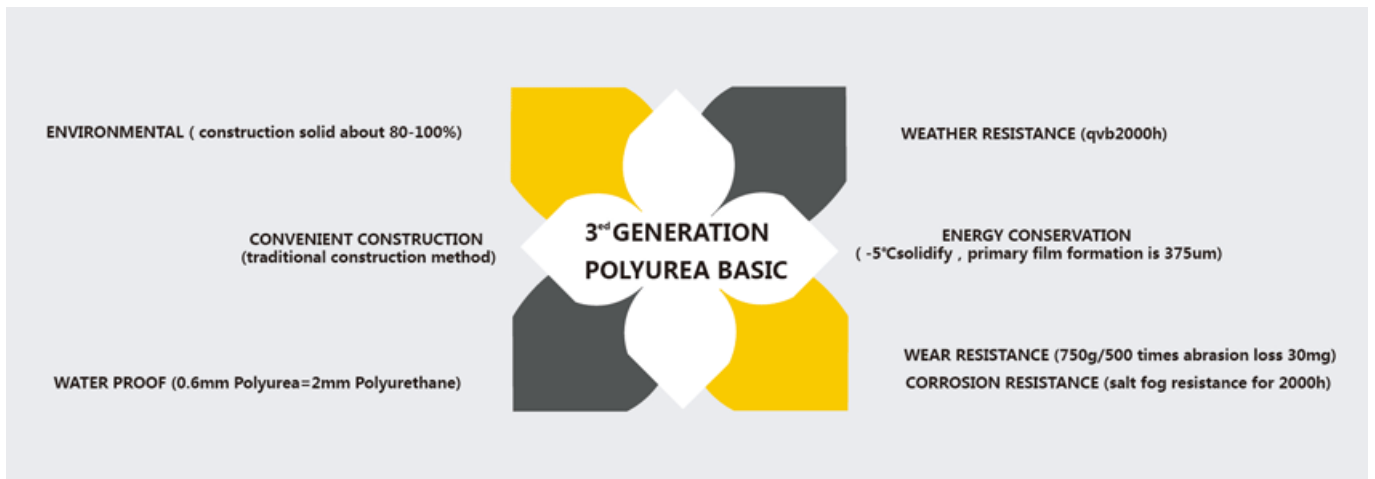

Polyurea Basic Tile Grout Feature

Provide Whole Room Gap Solution