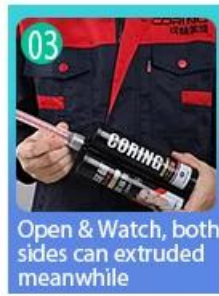

Open & Watch, both sides can extruded meanwhile

Screw on the nozzle, put on the grout gun

Inclined cut the top of the nozzle in 45°

Squeeze out 60-80cm long grout in the forefront

Evenly squeeze out the tile agent along the gap