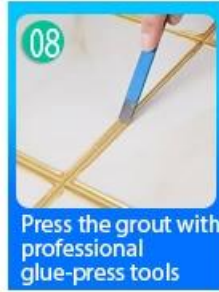

Open & Watch, both sides can extruded meanwhile

Screw on the nozzle, put on the grout gun

Inclined cut the top of the nozzle in 45°

Squeeze out 60-80cm long grout in the forefront

Evenly squeeze out the tile agent along the gap