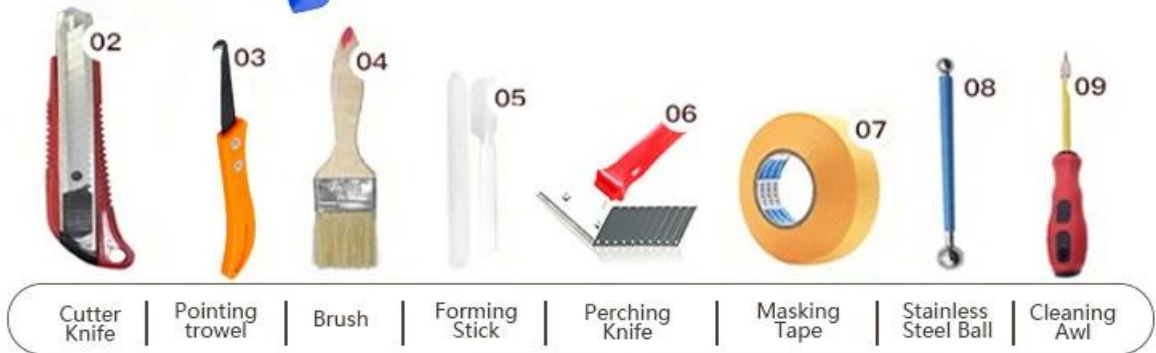

10 Keep the tiles dry in 24 hours

Professional Joint-Pressing Tool

Two Component Caulking Gun

Company Advantage

Factory Overview

Creaming Machine Line

Testing Machine

Batching Production Line