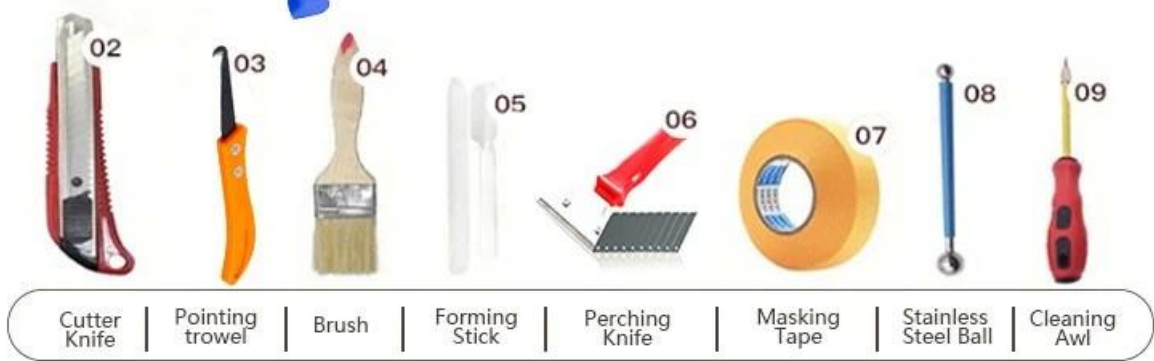

Cross tile grout is a new product for home decoration, which is totally instead of the sewing agent. It can be better used in the joints of ceramic tile, stone, glass, mosaic tile on the wall or floor in bathroom, kitchen, bedroom and so on. It has great varieties of color, bright luster and the surface is bright as porcelain after curing. At the same time, it is mould proof, moisture proof, environmental friendly, non-toxic and net flavor, adding negative oxygen ion to purify air. More importantly, without being continuously exposed to high intensity of sunlight, the product will not be yellowing, easy to clean and resistant to dirt. Kelin-A reliable construction building glue factory, welcome to contact us.

Varieties of colors for your choice. Also provide custom colors.

Provide Whole Room Gap Solution

Brief Construction Process

Professional Joint-Pressing Tools

Company Advantage

Factory Overview

Creaming Machine Line