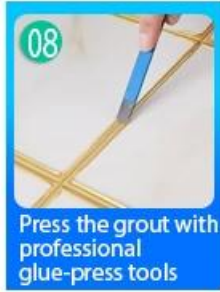

Cross tile grout is a new product for home decoration, which is totally instead of the sewing agent. It can be better used in the joints of ceramic tile, stone, glass, mosaic tile on the wall or floor in bathroom, kitchen, bedroom and so on. It has great varieties of color, bright luster and the surface is bright as porcelain after curing. At the same time, it is mould proof, moisture proof, environmental friendly, non-toxic and net flavor, adding negative oxygen ion to purify air. More importantly, without being continuously exposed to high intensity of sunlight, the product will not be yellowing, easy to clean and resistant to dirt. Kelin-A reliable construction building glue factory, welcome to contact us.

Varieties of colors for your choice. Also provide custom colors.

Provide Whole Room Gap Solution

Brief Construction Process

Professional Joint-Pressing Tools

Company Advantage

Factory Overview

Creaming Machine Line