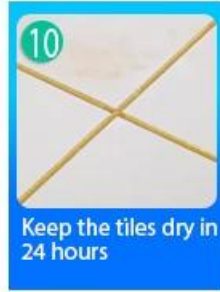

Cross tile grout is a new product for home decoration, which is totally instead of the sewing agent. It can be better used in the joints of ceramic tile, stone, glass, mosaic tile on the wall or floor in bathroom, kitchen, bedroom and so on. It has great varieties of color, bright luster and the surface is bright as porcelain after curing. At the same time, it is mould proof, moisture proof, environmental friendly, non-toxic and net flavor, adding negative oxygen ion to purify air. More importantly, without being continuously exposed to high intensity of sunlight, the product will not be yellowing, easy to clean and resistant to dirt. Kelin-A reliable construction building glue factory, welcome to contact us.

Varieties of colors for your choice. Also provide custom colors.

Provide Whole Room Gap Solution

Brief Construction Process

Professional Joint-Pressing Tools

Company Advantage

Factory Overview

Creaming Machine Line