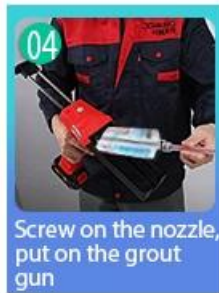

Provide Whole Room Gap Solution

Brief Construction Process

01 Clean the tiles and keep it dry

02 Polish with tile wax except the glazed tile

03 Open & Watch, both sides can extruded meanwhile

04 Screw on the nozzle, put on the grout gun