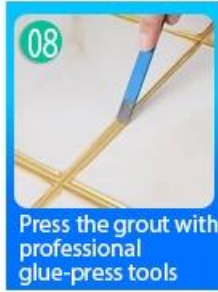

08 Press the grout with professional glue-press tools