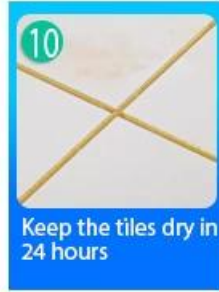

10 Keep the tiles dry in 24 hours

Professional Joint-Pressing Tool

Two Component Caulking Gun

Company Advantage

Factory Overview

Creaming Machine Line

Testing Machine

Batching Production Line