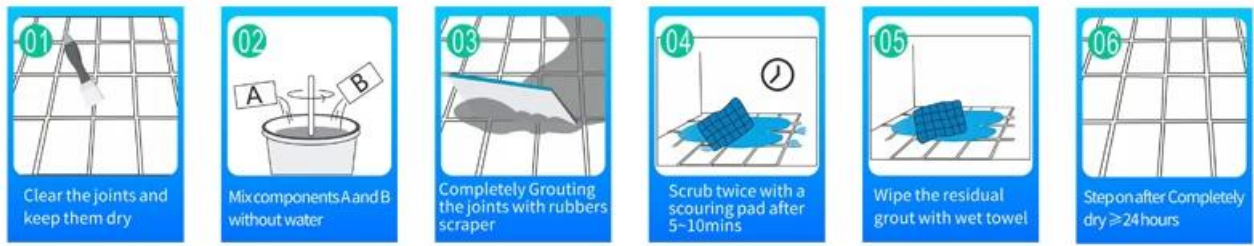

**Varieties of colors for your choice. Also provide custom colors.**

The image displays a comprehensive color palette for floor finishes, organized into two main sections: silver/gray tones and gold/brown tones. Each color is represented by a horizontal bar with a corresponding label. The silver/gray section includes: Pure white, Light gray, Gray silver, Noble gray, Luxury gray, Stupid gray, Silver gray, Metal gray, Dazzle silver, Shiny gray, Shiny silver, and Noble gray. The gold/brown section includes: Pearl gold, Rich gold, Amber golden, Dazzle gold, Shiny gold, Champaign silver, Bronze, Coffee brown, and Black pearl. To the right, two photographs illustrate the application of these finishes. The top photo shows a modern bathroom with a white bathtub and toilet, featuring a silver/gray floor finish. A circular inset provides a close-up of a silver/gray cross-shaped floor tile. The bottom photo shows a living area with a dining table and chairs, featuring a gold/brown floor finish. A circular inset provides a close-up of a gold/brown cross-shaped floor tile.

Dazzle gold

Shiny gold

Champaign silver

Bronze

Coffee brown

Black pearl

**Provide Whole Room Gap Solution**

**Brief Construction Process**

### Professional Joint-Pressing Tool