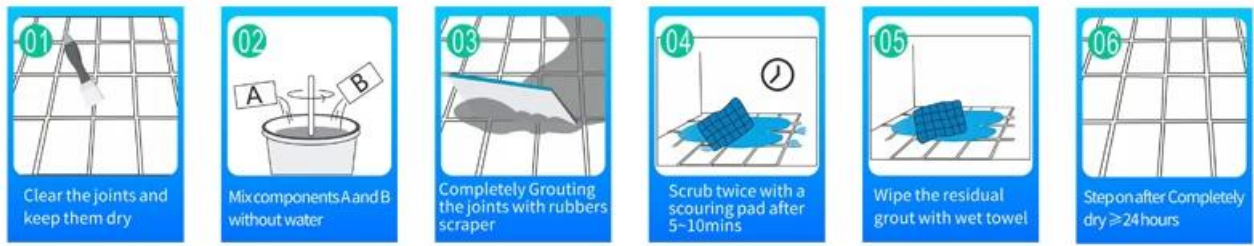

Professional Joint-Pressing Tool

Company Advantage

Factory Overview