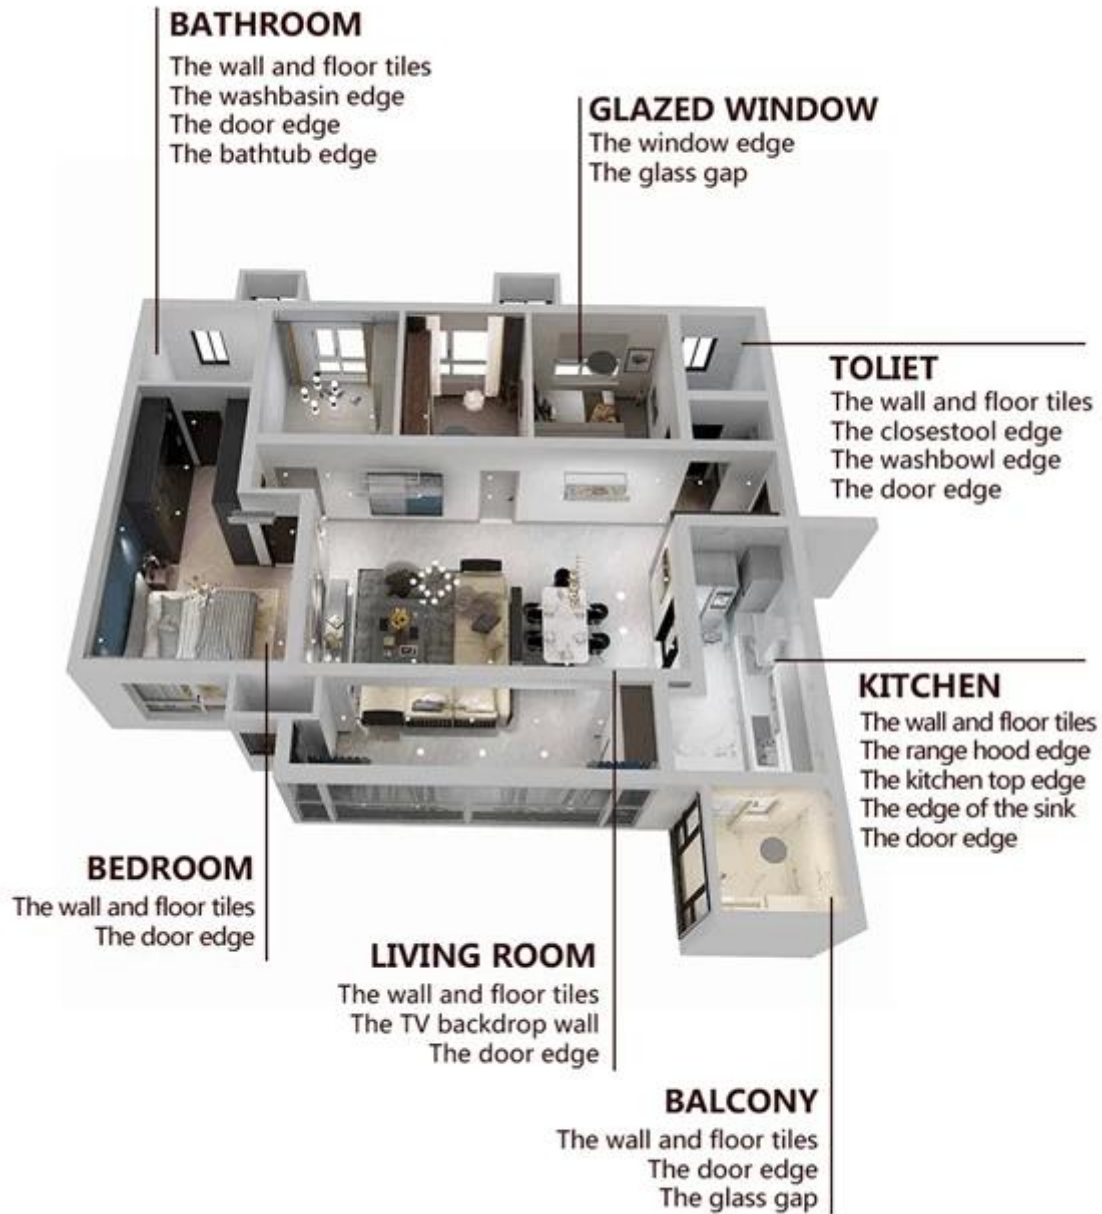

Kelin super glue is a new high-grade edge sealing product instead of glass glue. With the features of environmental and tasteless, it is suitable for varieties of joints, like home decoration, lavabo, kitchen table board, door window, wallpaper edge, etc. It is very elastic and will not break. At the same time, with the great performances of waterproof, mould proof, anti - pollution multi-effect integration, it does not add any solvent, and can effectively inhibit the breeding of bacteria, giving you a healthier, more environmental and beautiful living environment! As a [China edge sealing adhesive supplier](#), we are committed to creating high quality edge sealing products.

Provide Whole Room Gap Solution

Company Advantage

Factory Overview

Creaming Machine Line

Testing Machine

Batching Production Line

Cooling Filling

Filling Machine Line