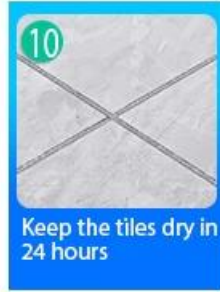

Professional Joint-Pressing Tool

Company Advantage