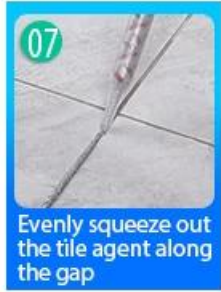

Professional Joint-Pressing Tool

Company Advantage