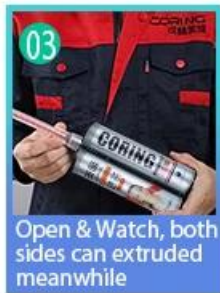

Professional Joint-Pressing Tool

Company Advantage