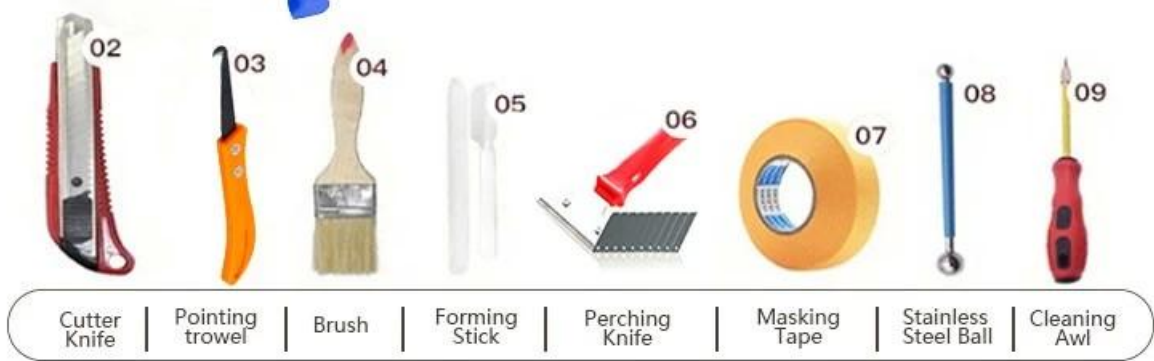

Professional Joint-Pressing Tool