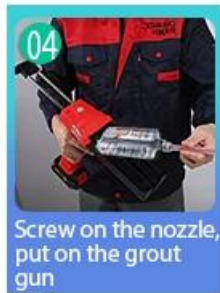

Professional Joint-Pressing Tool

Company Advantage